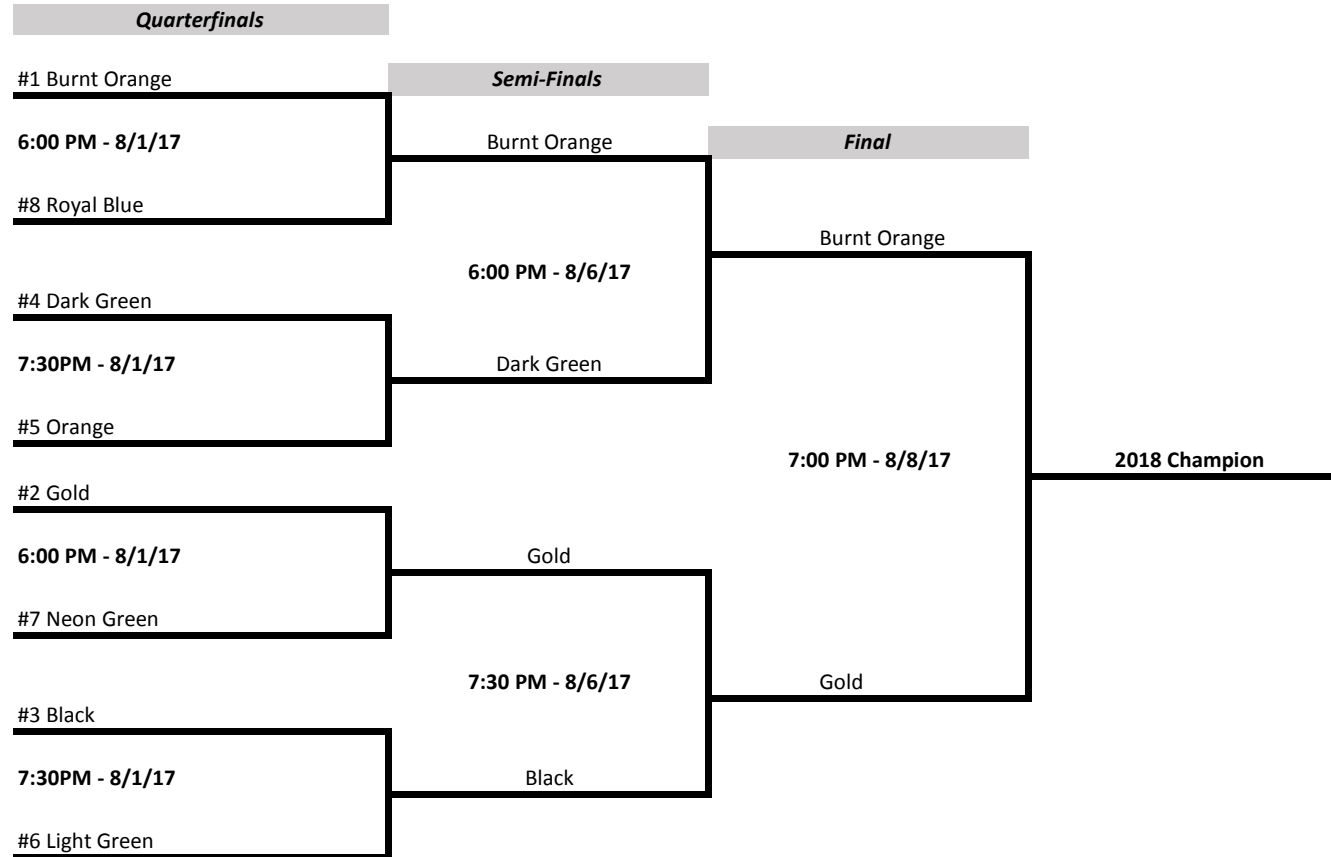

BASL Comp League - Playoff Bracket

FINAL RANKINGS FOLLOWING GAMES 7/30

- 1 = Burnt Orange - Gallatin Elite Soccer Club
- 2 = Gold - Scissorbills Saloon
- 3 = Black - Montucky Cold Snacks
- 4 = Dark Green - Alpenglow Builders
- 5 = Orange - Helse Lagree Fitness
- 6 = Light Green - Bridger Natural Medicine
- 7 = Neon Green - Quantel Laser
- 8 = Royal Blue - Melzer Dentistry

Teams ranked 9 (Charcoal) and 10 (Pink) don't make playoffs